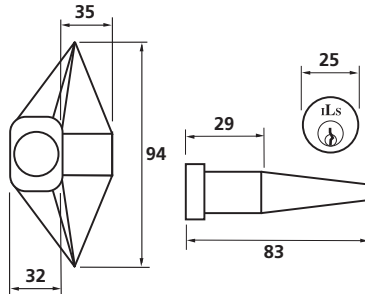

Bullet Pin Locks & Housings

Round Bullet Pin & Lock Housing

CODE	PRODUCT
IL1001P	PIN LOCK
IL1001H	HOUSING

- Bullet Pin Locks Supplied with 2 Keys.
- Housing Supplied Separately.

Round Bullet Pin & Lock Housing

CODE	PRODUCT
IL1003P	PIN LOCK
IL1003H	HOUSING

Oval Bullet Pin & Lock Housing

CODE	PRODUCT
IL1002P	PIN LOCK
IL1002H	HOUSING

Conical Bullet Pin & Lock Housing

CODE	PRODUCT
IL1004P	PIN LOCK
IL1004H	HOUSING

Next Day Delivery