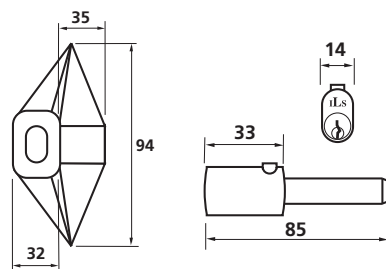

Bullet Pin Locks & Housings

Round Bullet Pin & Lock Housing

CODE	PRODUCT
IL1001P	PIN LOCK
IL1001H	HOUSING

- Bullet Pin Locks Supplied with 2 Keys.
- Housing Supplied Separately.

Round Bullet Pin & Lock Housing

CODE	PRODUCT
IL1003P	PIN LOCK
IL1003H	HOUSING

Oval Bullet Pin & Lock Housing

CODE	PRODUCT
IL1002P	PIN LOCK
IL1002H	HOUSING

Conical Bullet Pin & Lock Housing

CODE	PRODUCT
IL1004P	PIN LOCK
IL1004H	HOUSING

Next Day Delivery