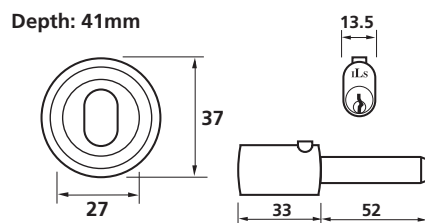

Bullet Pin Locks & Housings

Round Bullet Pin & Lock Housing

CODE	PRODUCT
IL1001P	PIN LOCK
IL1001H	HOUSING

- Bullet Pin Locks Supplied with 2 Keys.
- Housing Supplied Separately.

Round Bullet Pin & Lock Housing

CODE	PRODUCT
IL1003P	PIN LOCK
IL1003H	HOUSING

Oval Bullet Pin & Lock Housing

CODE	PRODUCT
IL1002P	PIN LOCK
IL1002H	HOUSING

Conical Bullet Pin & Lock Housing

CODE	PRODUCT
IL1004P	PIN LOCK
IL1004H	HOUSING

Next Day Delivery