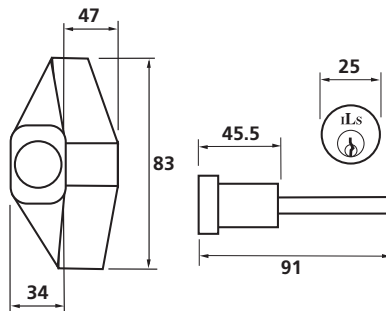

Bullet Pin Locks & Housings

Round Bullet Pin & Lock Housing

CODE	PRODUCT
IL1001P	PIN LOCK
IL1001H	HOUSING

- Bullet Pin Locks Supplied with 2 Keys.
- Housing Supplied Separately.

Round Bullet Pin & Lock Housing

CODE	PRODUCT
IL1003P	PIN LOCK
IL1003H	HOUSING

Oval Bullet Pin & Lock Housing

CODE	PRODUCT
IL1002P	PIN LOCK
IL1002H	HOUSING

Conical Bullet Pin & Lock Housing

CODE	PRODUCT
IL1004P	PIN LOCK
IL1004H	HOUSING

Next Day Delivery