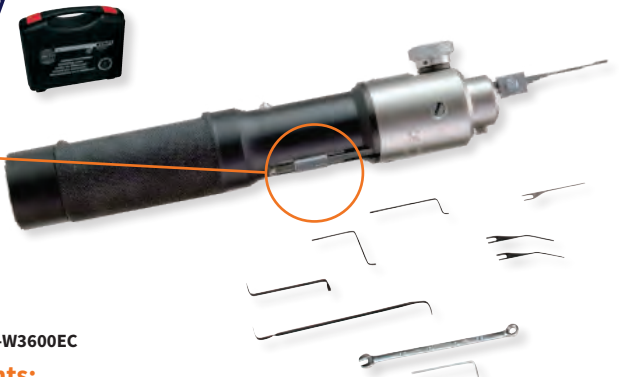

Electronic Pick Set - Basic

WENDT

CODE: LS-W3600EC

Contents:

- 1x ZIEH-FIX® Electronic Pick.
- 2x Pick "Novum" Straight Blade, 0.5mm.
- 2x Pick "Novum" Angel Blade, 0.5mm.
- 1x Tension Wrench, 13.35cm.
- 1x Tension Wrench, 5.7cm.
- 1x Tension Wrench, 1.9cm.
- 1x Tension Wrench, 3.8cm.
- Takes 4x Batteries - AA 1.5 volts or 4x Rechargeable Batteries - 1.2 volts (Not Included).