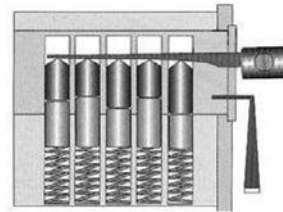

## Pick Guns **WENDT**

These pick guns work based on the principle of percussion.

This means that hard out blows are placed onto the lock's pins by the pick blade. In return, the pin tumblers within the plug hit the outer pins with great force. The inner pin tumblers hit the outer pins compressing the springs and creating a small gap between inner and outer pins. If this gap can be created exactly at the edge of the plug, the plug itself, put under slight tension with a tension tool, can be unlocked.

Introduce the pick needle and apply rotational tension to the plug

Vibrate the pins out of the shearline and turn the plug