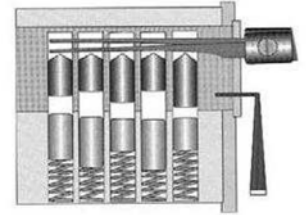

## Pick Guns **WENDT**

These pick guns work based on the principle of percussion.

This means that hard out blows are placed onto the lock's pins by the pick blade. In return, the pin tumblers within the plug hit the outer pins with great force. The inner pin tumblers hit the outer pins compressing the springs and creating a small gap between inner and outer pins. If this gap can be created exactly at the edge of the plug, the plug itself, put under slight tension with a tension tool, can be unlocked.

Introduce the pick needle and apply rotational tension to the plug

Vibrate the pins out of the shearline and turn the plug