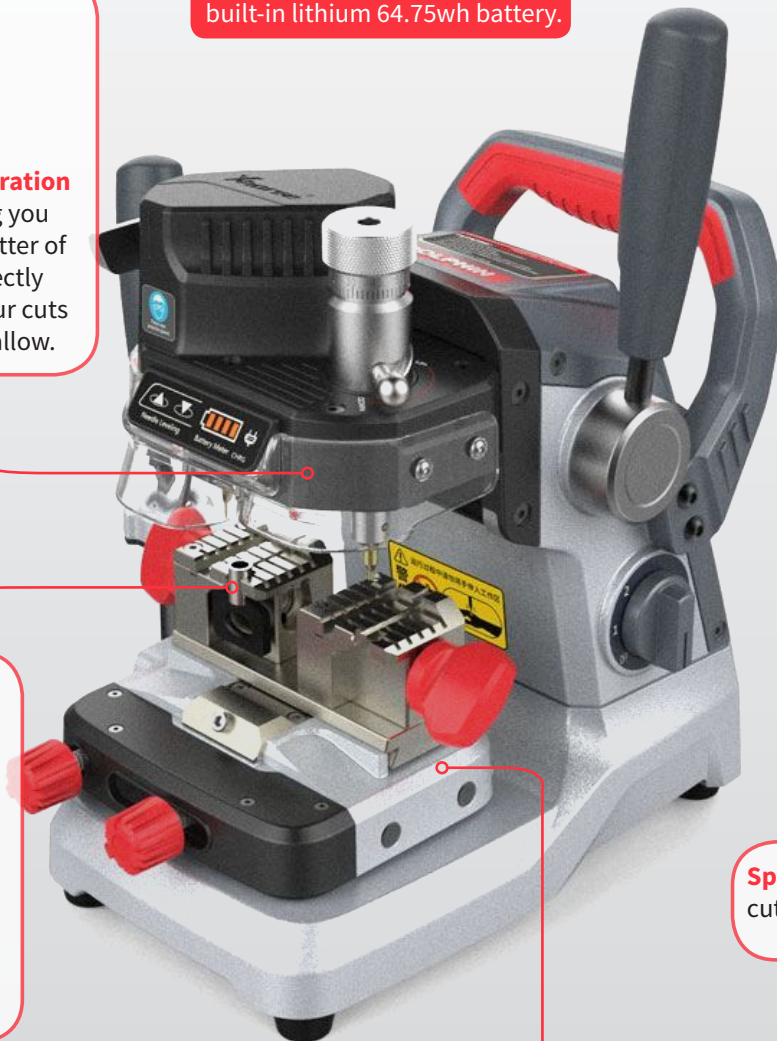

### Electro-mechanical calibration

With flashing LEDs guiding you through, the tracer and cutter of your machine will be perfectly calibrated and none of your cuts will be too deep or too shallow.

### Battery Operated

Equipped with a replaceable built-in lithium 64.75wh battery.

## DOLPHIN XP007

Equipped with an extensive range of cutters and a spring mechanism, the Dolphin XP007 is the ideal key machine to start cutting laser (single, double, four track etc.), tubular and dimple keys (Cisa, Brisant, Mul-T-Lock etc.). Easy to use and extremely precise, you will cover a wide range of automotive and household keys. With an unbeatable price, you will recoup your investment and profit from it in no time.

## TECHNICAL DATA

**Battery Capacity:** 64.75Wh.

**Main motor speed:** highest: 13000 RPM;  
switch1: 7000 RPM; switch2: 10000 RPM.

**Cutting power:** 120W.

**Power Parameter:** 12-18V.

**Machine Dimension:** 282x246.5x  
355mm.