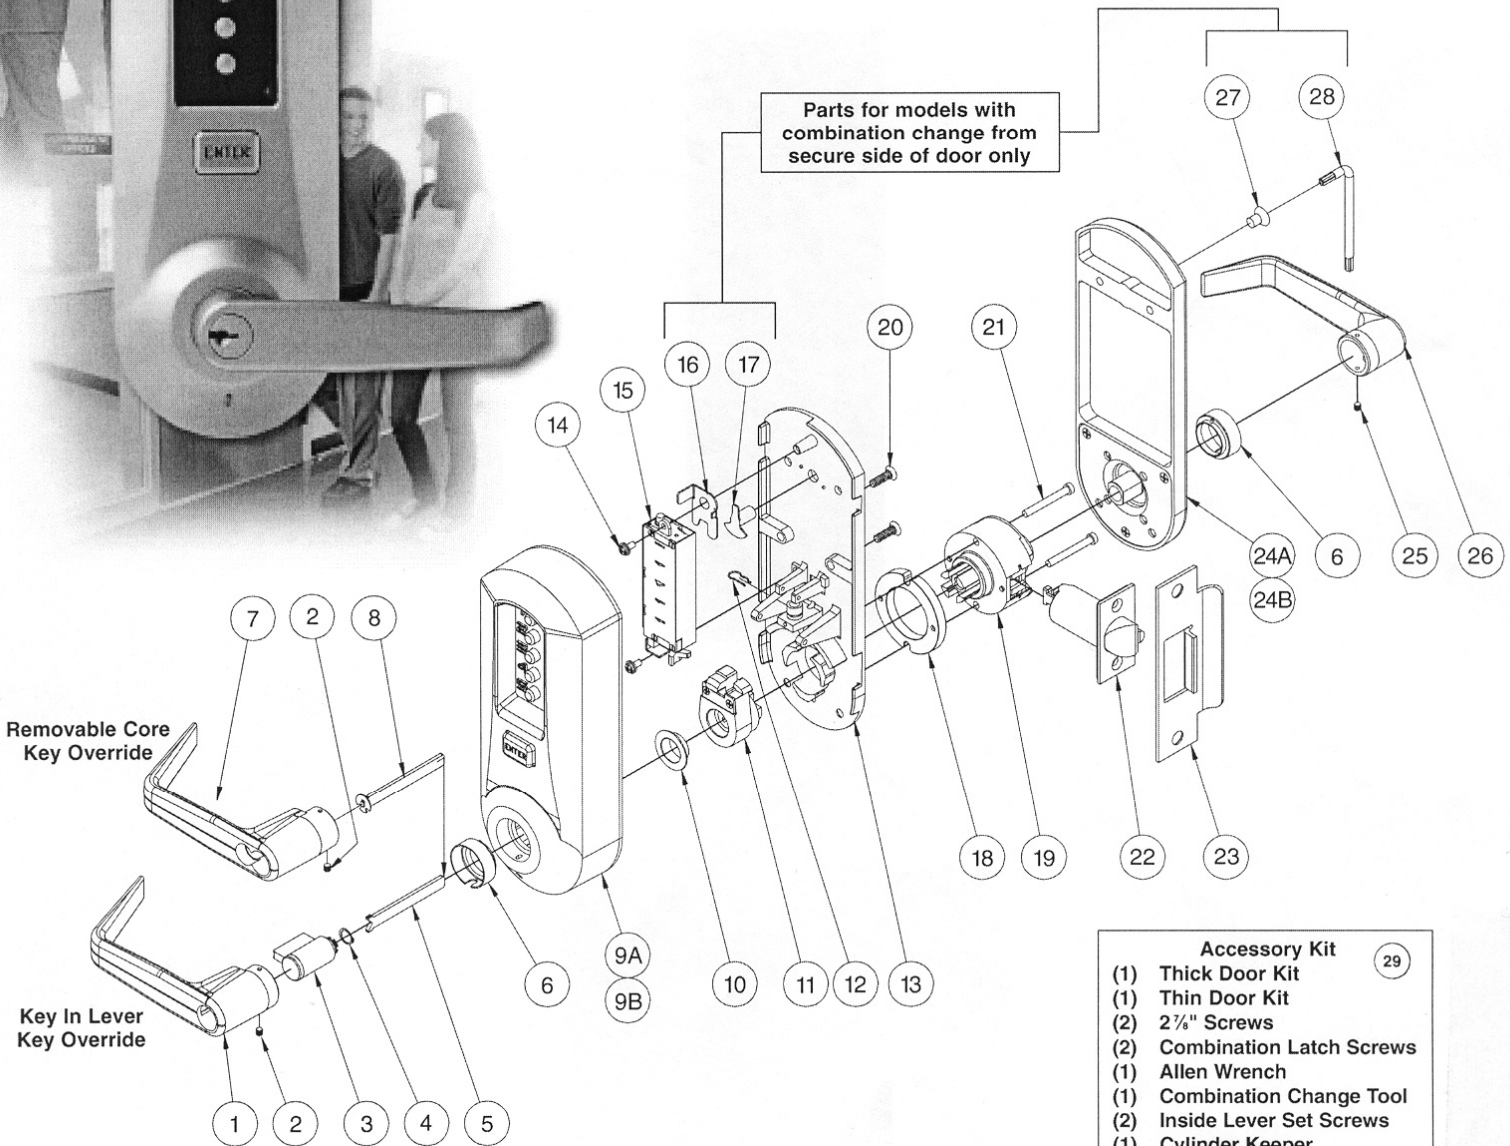

SIMPLEX[®] 5000

Extra Heavy-Duty Primary Lock

Parts Price List

- | Accessory Kit | | (29) |
|---------------|--------------------------|------|
| (1) | Thick Door Kit | |
| (1) | Thin Door Kit | |
| (2) | 2 1/8" Screws | |
| (2) | Combination Latch Screws | |
| (1) | Allen Wrench | |
| (1) | Combination Change Tool | |
| (2) | Inside Lever Set Screws | |
| (1) | Cylinder Keeper | |
| (4) | Rubber Bumpers | |
| (2) | Outside Lever Set Screws | |
| (4) | Standard Mounting Screws | |